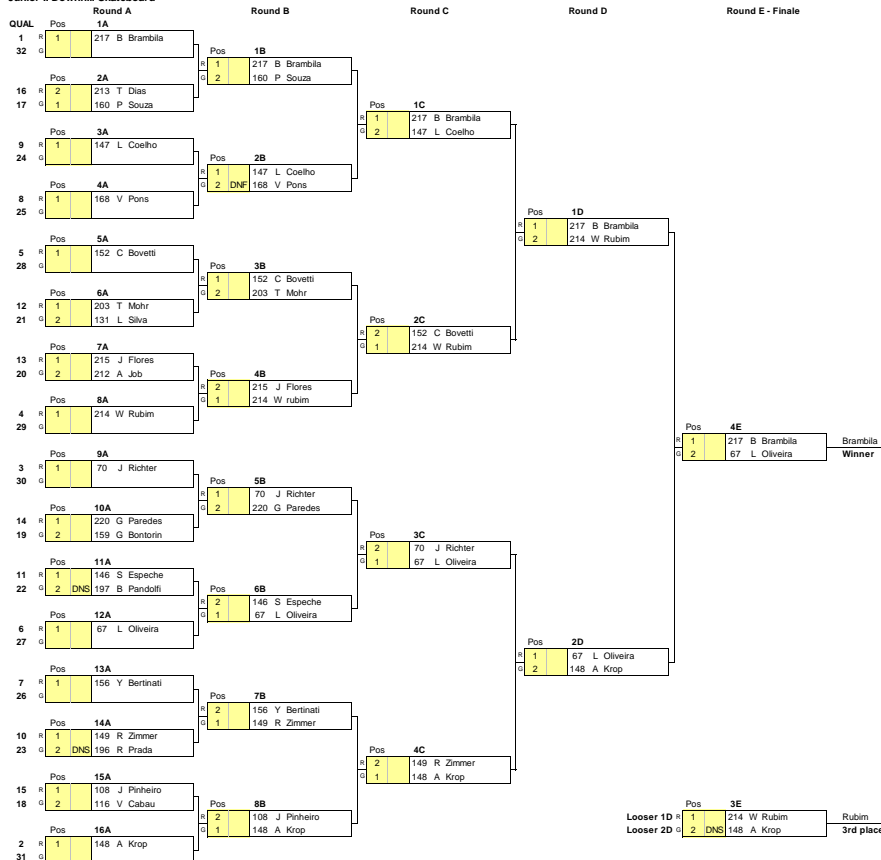

Junior II Downhill Skateboard