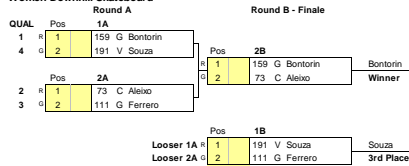

International Gravity Sports Association

Women Downhill Skateboard