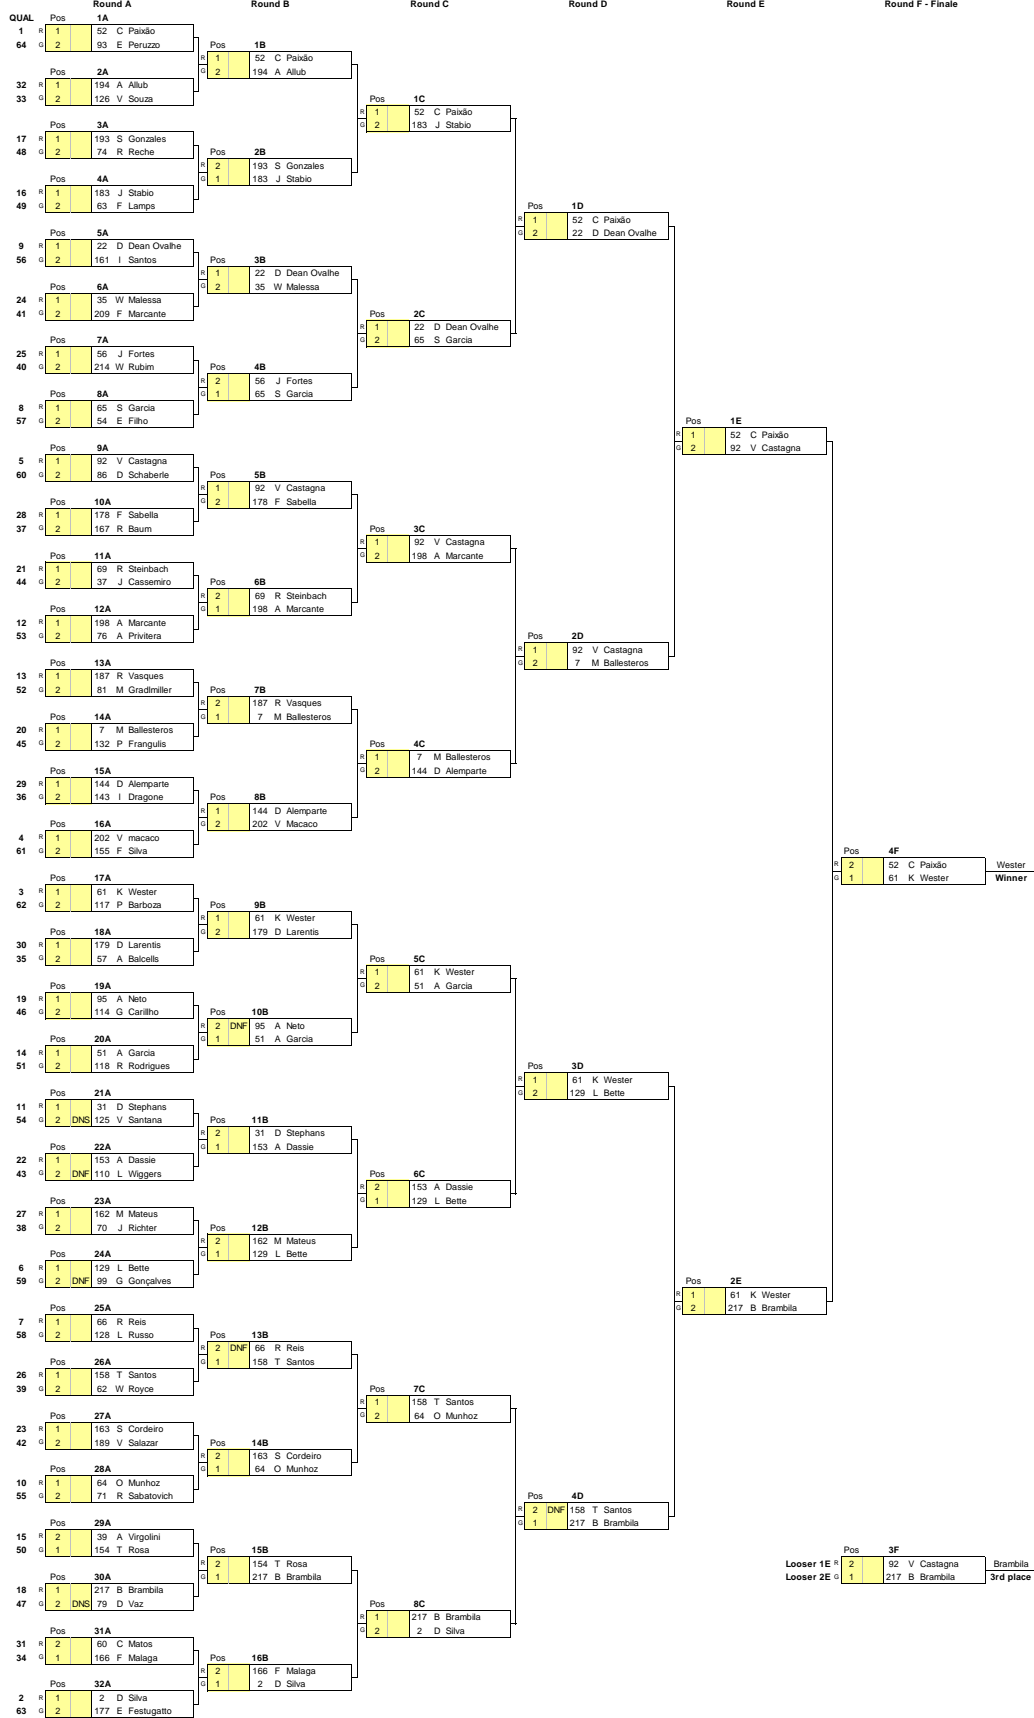

International Gravity Sports Association

Event: Top Skate Pro Teutonia 2012
Location: Lagoa da Harmonia, Teutônia, Brasil
Date: November 18, 2012
Event Level: Continental - South America
Weather: Sunny

Promoter: Gilberto, Ivandro, Lorenzo
Chief Steward: Alexandre Maia
Starter: Ivandro Silveira
Track Conditions: Dry
Course Length: 2.0km - 1.2mi

Junior 2 Downhill Skateboard Continued Results (Age 14-17)

Pos	No	Surname	First Name	Nat	Best	Points
19	159	Bontorin	Georgia	BRA	1:34.190	289.67
20	212	Job	Arthur	BRA	1:36.140	286.33
21	131	Silva	Lucas	BRA	1:36.880	283.05
22	197	Pandolfi	Bruno	BRA	1:36.880	279.85
23	196	Prada	Rafael	BRA	1:44.640	276.71

Classic Luge Results

Pos	No	Surname	First Name	Nat	Best	Points
1	124	Ribeiro	Walter	BRA	1:19.070	383.44
2	136	Williams	Frank	USA	1:19.500	368.62
3	29	Labarthe	Yvon	SUI	1:22.360	361.60
4	141	Palacios	Nacho	ARG	1:23.780	355.18
5	127	Ogralha	Jonathan	BRA	1:24.710	349.25
6	200	Barrios	Joaquin	ARG	1:25.100	343.70
7	119	Bisquertt	Rodrigo	CHI	1:26.680	338.47
8	138	Peer	Scott	USA	1:30.420	333.50
9	201	Filho	Marcos	BRA	2:05.710	328.77

Street Luge Results

Pos	No	Surname	First Name	Nat	Best	Points
1	172	Saldanha	Rodolfo	BRA	1:15.380	383.44
2	124	Ribeiro	Walter	BRA	1:15.900	368.62
3	218	Borton	Léo	BRA	1:17.000	361.60
4	206	Wolverine	Jades	BRA	1:17.240	355.18
5	142	Araujo	Denis	BRA	1:16.140	349.25
6	139	Moreira	Tiago	BRA	1:16.360	343.70
7	136	Williams	Frank	USA	1:17.410	338.47
8	127	Ogralha	Jonathan	BRA	1:18.380	333.50
9	211	Souza	Luiz	BRA	1:18.300	328.77
10	140	Monteiro	Elcio	BRA	1:18.380	324.24
11	157	Jardim	Mario	BRA	1:19.160	319.88
12	29	Labarthe	Yvon	SUI	1:19.970	315.69
13	119	Bisquertt	Rodrigo	CHI	1:20.420	311.64
14	141	Palacios	Nacho	ARG	1:21.210	307.71
15	151	Silva	Paulo	BRA	1:21.470	303.91
16	104	Santos	Marcelo	BRA	1:28.020	300.21
17	201	Filho	Marcos	BRA	1:47.870	296.61

Downhill Inline Results

Pos	No	Surname	First Name	Nat	Best
1	207	Canona	Steve	BRA	1:29.130
2	208	Ferraz	Danilo	BRA	1:37.040
3	205	Ludueña	Juan	ARG	1:29.010
4	137	Peer	Scott	USA	1:35.170
5	96	Teixeira	Carlos Alberto	BRA	1:53.220
6	100	Silva	Jander	BRA	1:50.030

Promoter: Gilberto, Ivandro, Lorenzo
Chief Steward: Alexandre Maia
Starter: Ivandro Silveira
Track Conditions: Dry
Course Length: 2.0km - 1.2mi

Downhill Skateboard