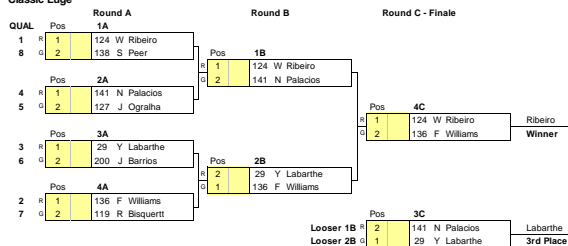

Classic Luge