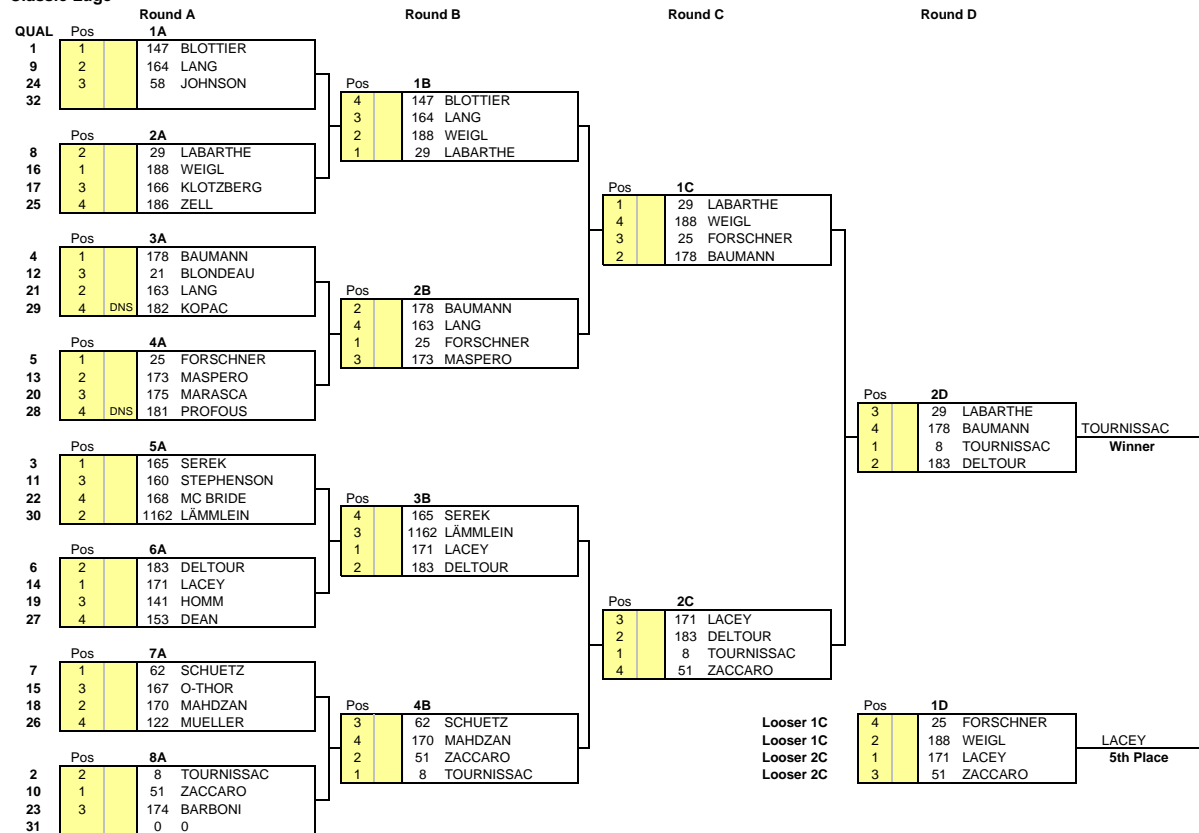

International Gravity Sports Association

Event: Albmabtrieb
Location: Jungholz, Germany / Austria
Date: 19-Jul-08
Event Level: World Cup
Weather: Cloudy - 15C

Promoter: Stephan Risch
Chief Steward: Eimer Mayer
Starter: Eimer Mayer
Track Conditions: Dry
Course Length: 1.8km

Classic Luge

International Gravity Sports Association

Event: Albmabtrieb
Location: Jungholz, Germany / Austria
Date: 19-Jul-08
Event Level: World Cup
Weather: Sunny - 20C

Promoter: Stephan Risch
Chief Steward: Eimer Mayer
Starter: Eimer Mayer
Track Conditions: Dry
Course Length: 1.8km

Downhill Skateboard Results

Pos	No.	Surname	First Name	Nat	Best	Points
1	5	Smith	Scott	CAN	1:41.000	450.00
2	38	Reimer	Kevin	CAN	1:40.880	432.62
3	124	Ulrich	Alexandre	FRA	1:41.680	424.37
4	10	Rueffli	Stefan	SUI	1:41.490	416.84
5	2	Erban	Mischo	CAN	1:40.140	409.88
6	3	Siegrist	Martin	SUI	1:40.240	403.36
7	127	Rizzo	Patrick	USA	1:43.140	397.22
8	1	Lundberg	Eric	SWE	1:38.620	391.40
9	45	Zietsman	Mike	RSA	1:39.510	385.84
10	4	Sakamoto	Noah	USA	1:40.960	380.52
11	8	Tournissac	Sebastian	FRA	1:41.950	375.41
12	43	Sanne	Christoffer	NOR	1:42.450	370.49
13	31	Hertler	Sebastian	GER	1:42.280	365.74
14	57	Debure	Jibo	FRA	1:43.370	361.13
15	56	Price	David	USA	1:43.730	356.66
16	44	Budro	Jeff	USA	1:45.390	352.32
17	26	Silva	Douglas	BRA	1:37.290	348.10
18	22	Haller	Bassi	GER	1:38.900	343.98
19	13	Babilot	Jo	FRA	1:41.300	339.96
20	104	Shapiera	Jackson	AUS	1:41.530	336.03
21	16	Duran	J.M.	USA	1:42.200	332.19
22	50	Uhlmann	Frank	SUI	1:42.550	328.43
23	21	Blondeau	Pascal	FRA	1:43.100	324.75
24	147	Blottier	Jonathan	FRA	1:45.980	321.14
25	78	Schinke	Boris	GER	1:41.190	317.59
26	112	Daddow	Stephan	AUS	1:41.460	314.11
27	35	Koenigshausen	Ramon	SUI	1:42.620	310.69
28	144	Fuchs	Bruno	SUI	1:42.690	307.33
29	102	Nielson	Oliver	CAN	1:42.900	304.02
30	37	Ritter	Leon	GER	1:44.130	300.77
31	70	Jonston	Hugh	CAN	1:44.710	297.56
32	132	Salazar	Vitor	BRA	1:45.400	294.40
33	17	Connolly	Pete	GBR	1:42.310	291.29
34	7	Martinez	Jonathan	FRA	1:42.710	288.22
35	84	River	Mike	GBR	1:43.350	285.19
36	29	Labarthe	Yvon	SUI	1:43.520	282.20
37	25	Forschner	Eugen	GER	1:44.030	279.25
38	9	Lins	Luis	BRA	1:44.390	276.34
39	36	Schlotter	Adrian	GER	1:44.520	273.46
40	83	Bareaud	Olivier	FRA	1:44.880	270.62
41	74	Sandberg	Robin	SWE	1:44.930	267.81
42	77	Rathbone	Darren	GBR	1:45.420	265.04
43	30	Weisfeld	Joshua	USA	1:45.650	262.29
44	86	Mehnert	Thimo	GER	1:45.680	259.58
45	18	Fourie	Liam	RSA	1:46.090	256.89
46	101	Korczak	Ryan	CAN	1:46.550	254.23
47	207	Davies	Brianne	CAN	1:47.030	251.60
48	41	Uysal	Nihat	TR	1:47.490	249.00