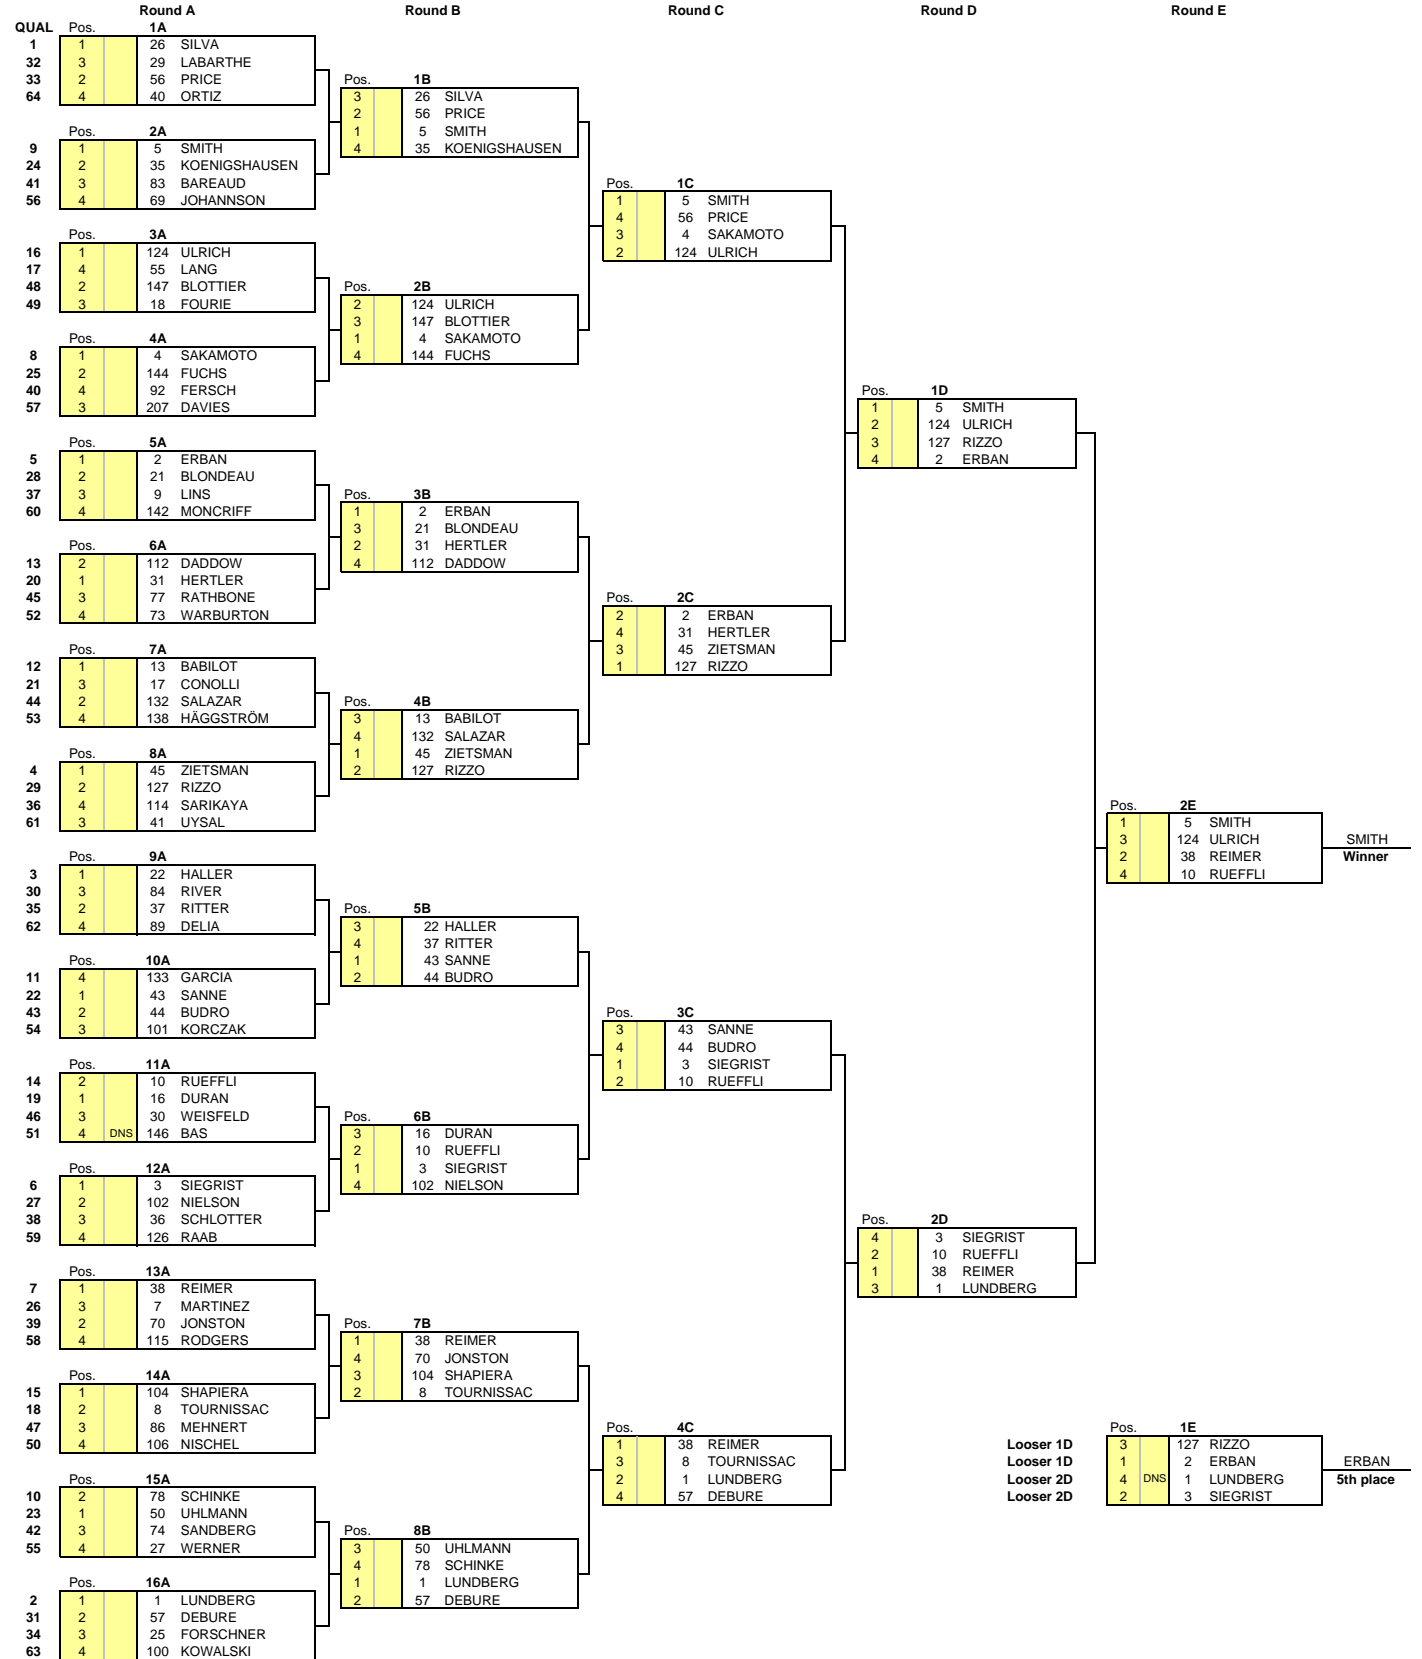

International Gravity Sports Association

Event: Albmabtrieb
Location: Jungholz, Germany / Austria
Date: 19-Jul-08
Event Level: World Cup
Weather: Cloudy - 15C

Promoter: Stephan Risch
Chief Steward: Eimer Mayer
Starter: Eimer Mayer
Track Conditions: Dry
Course Length: 1.8km

Downhill Skateboard