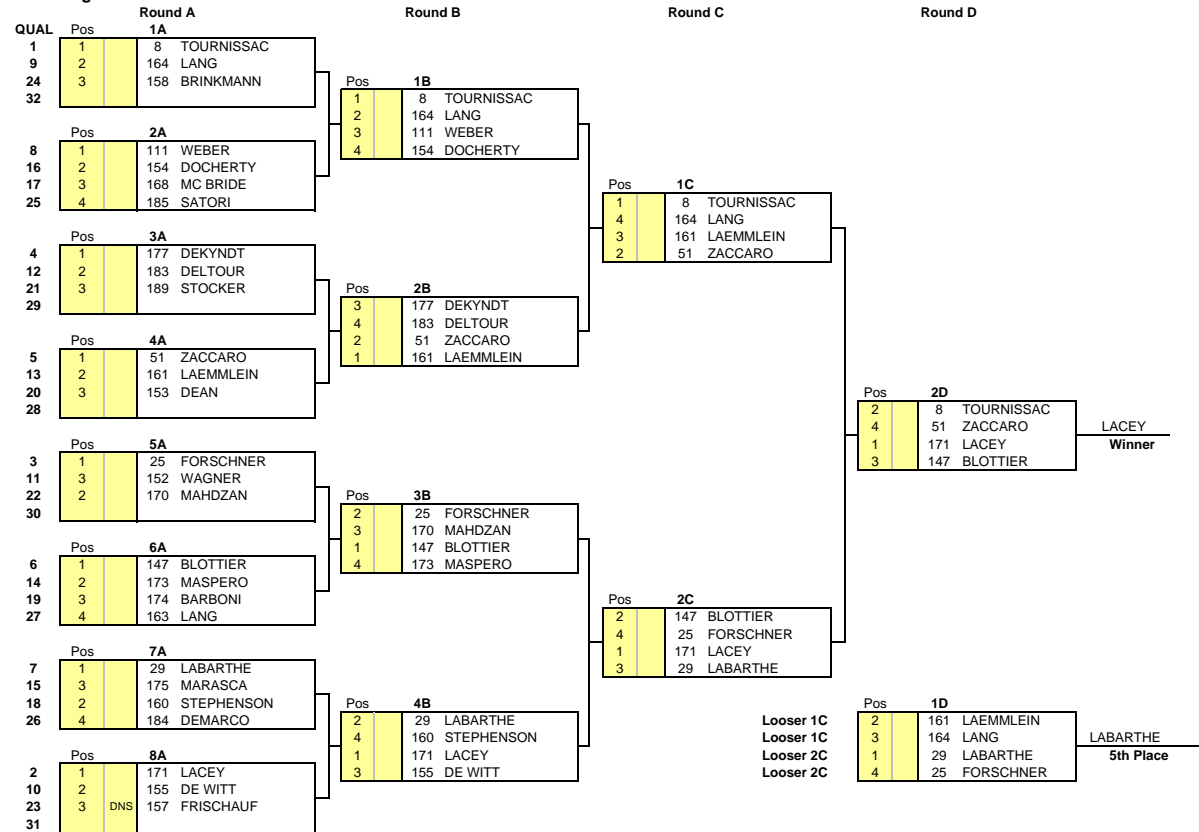

Street Luge