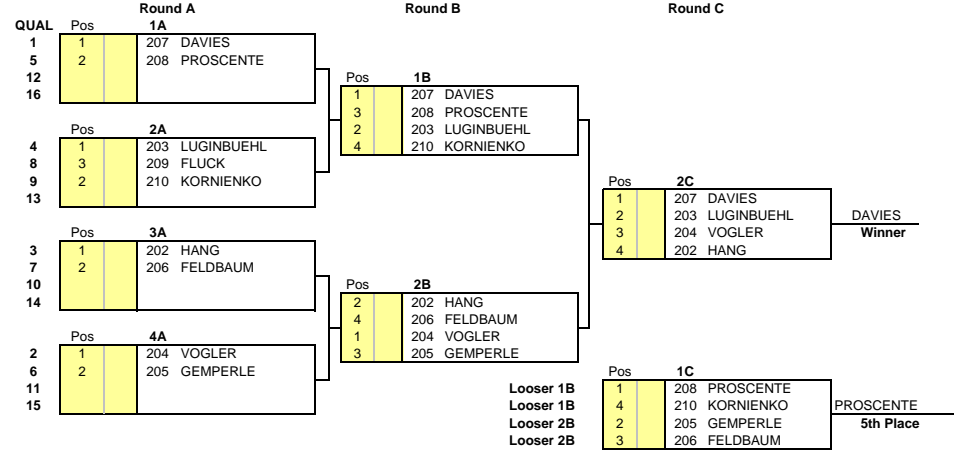

Downhill Skateboard

International Gravity Sports Association

Event: Albmabtrieb
Location: Jungholz, Germany / Austria
Date: 19-Jul-08
Event Level: World Cup
Weather: Cloudy - 15C

Promoter: Stephan Risch
Chief Steward: Eimer Mayer
Starter: Eimer Mayer
Track Conditions: Dry
Course Length: 1.8km

Womens Downhill Skateboard

Street Luge

International Gravity Sports Association

Event: Albmabtrieb
Location: Jungholz, Germany / Austria
Date: 19-Jul-08
Event Level: World Cup
Weather: Cloudy - 15C

Promoter: Stephan Risch
Chief Steward: Eimer Mayer
Starter: Eimer Mayer
Track Conditions: Dry
Course Length: 1.8km