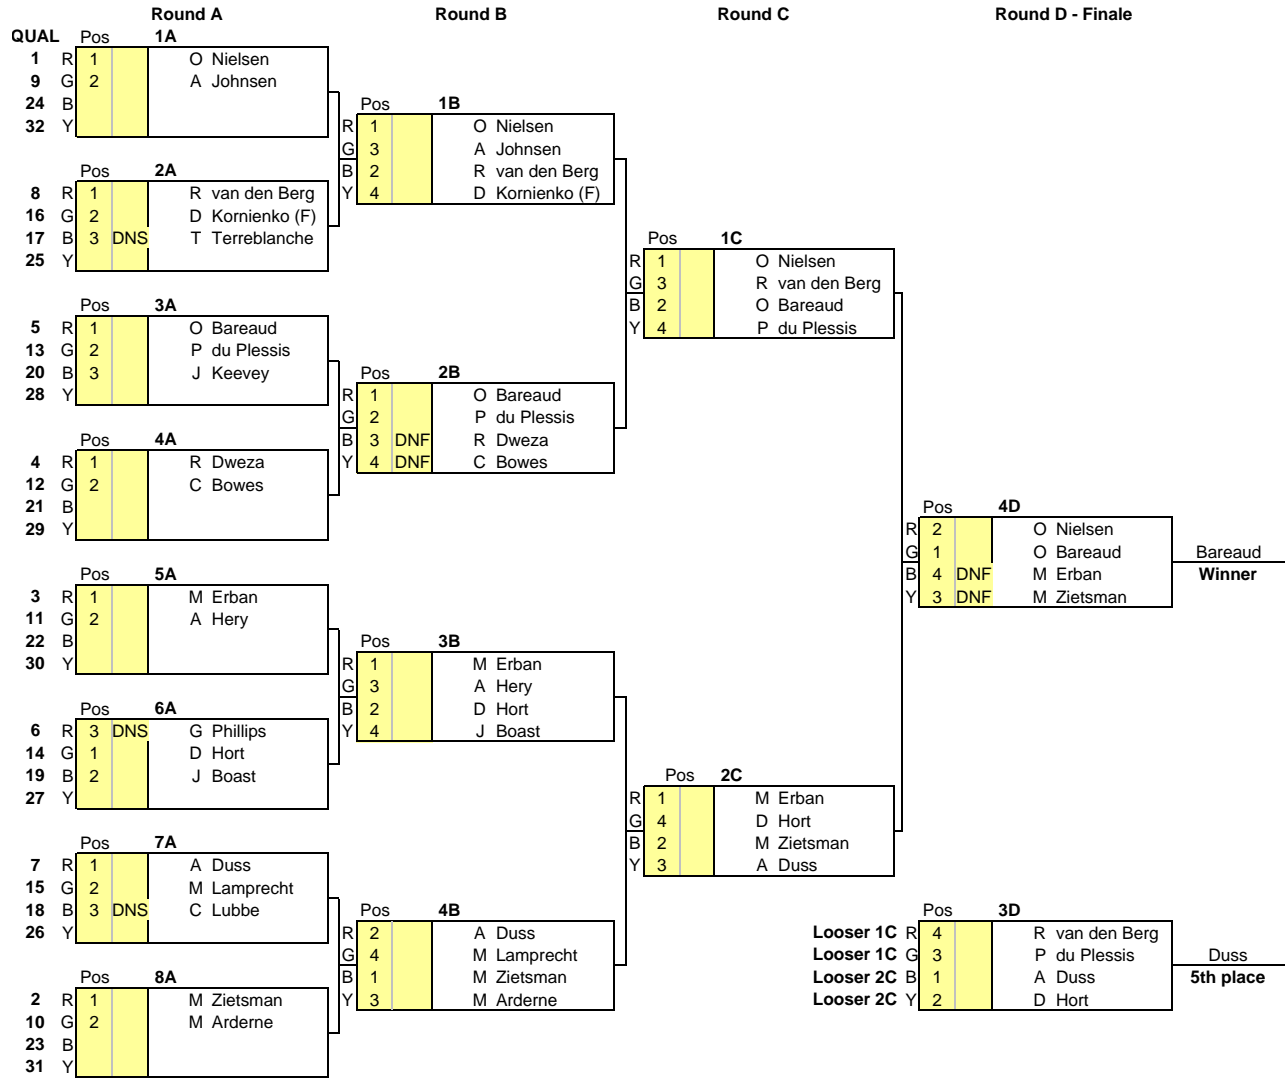

International Gravity Sports Association

Event: Houwteq Downhill Challenge
Location: Grabow, South Africa
Date: 12/6/2009
Event Level: National
Weather: Dry, strong south-easterly wind

Promoter: SAGRA
Chief Steward: I Zietsman
Starter: M Koehorst
Track Conditions: Excellent
Course Length: .9 km

Downhill Skateboard

**Bareaud
Winner**

**Duss
5th place**