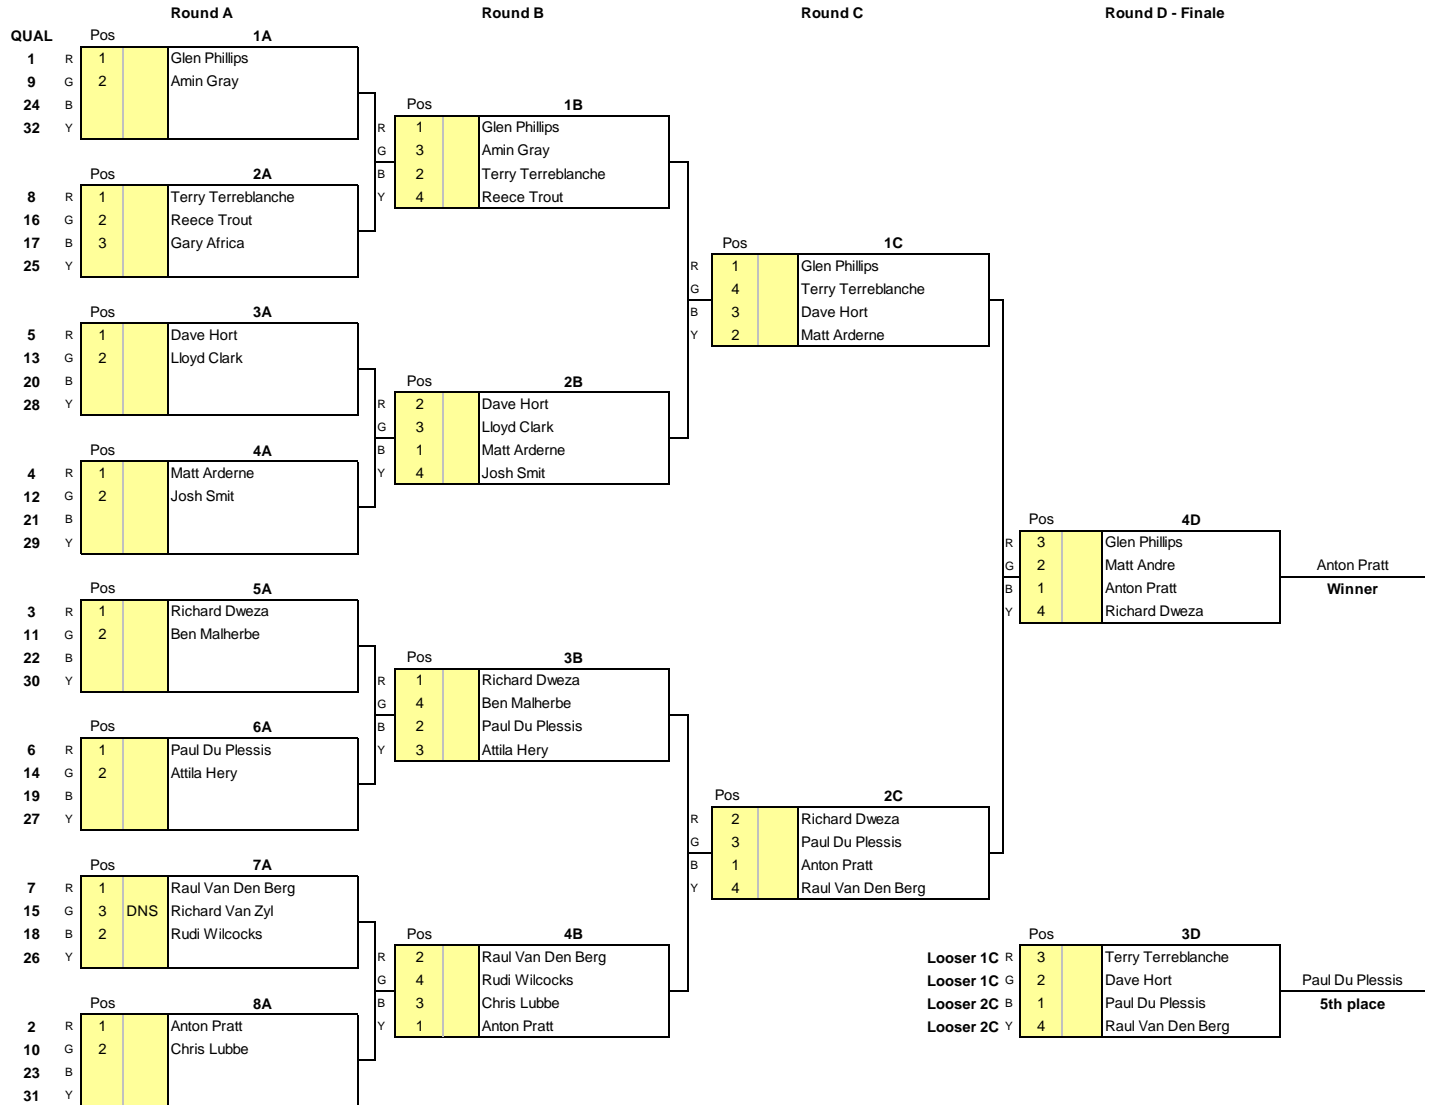

International Gravity Sports Association

Event: Fair Cape Downhill Challenge
Location: Durbanville, South Africa
Date: March 28, 2010
Event Level: National
Weather: Clear - Southerly Moderate Wind

Promoter: SAGRA
Chief Steward: Justin Boast
Starter: Justin Leslie
Track Conditions: Dry
Course Length: 1.9 km (1.2 mi)

Downhill Skateboard