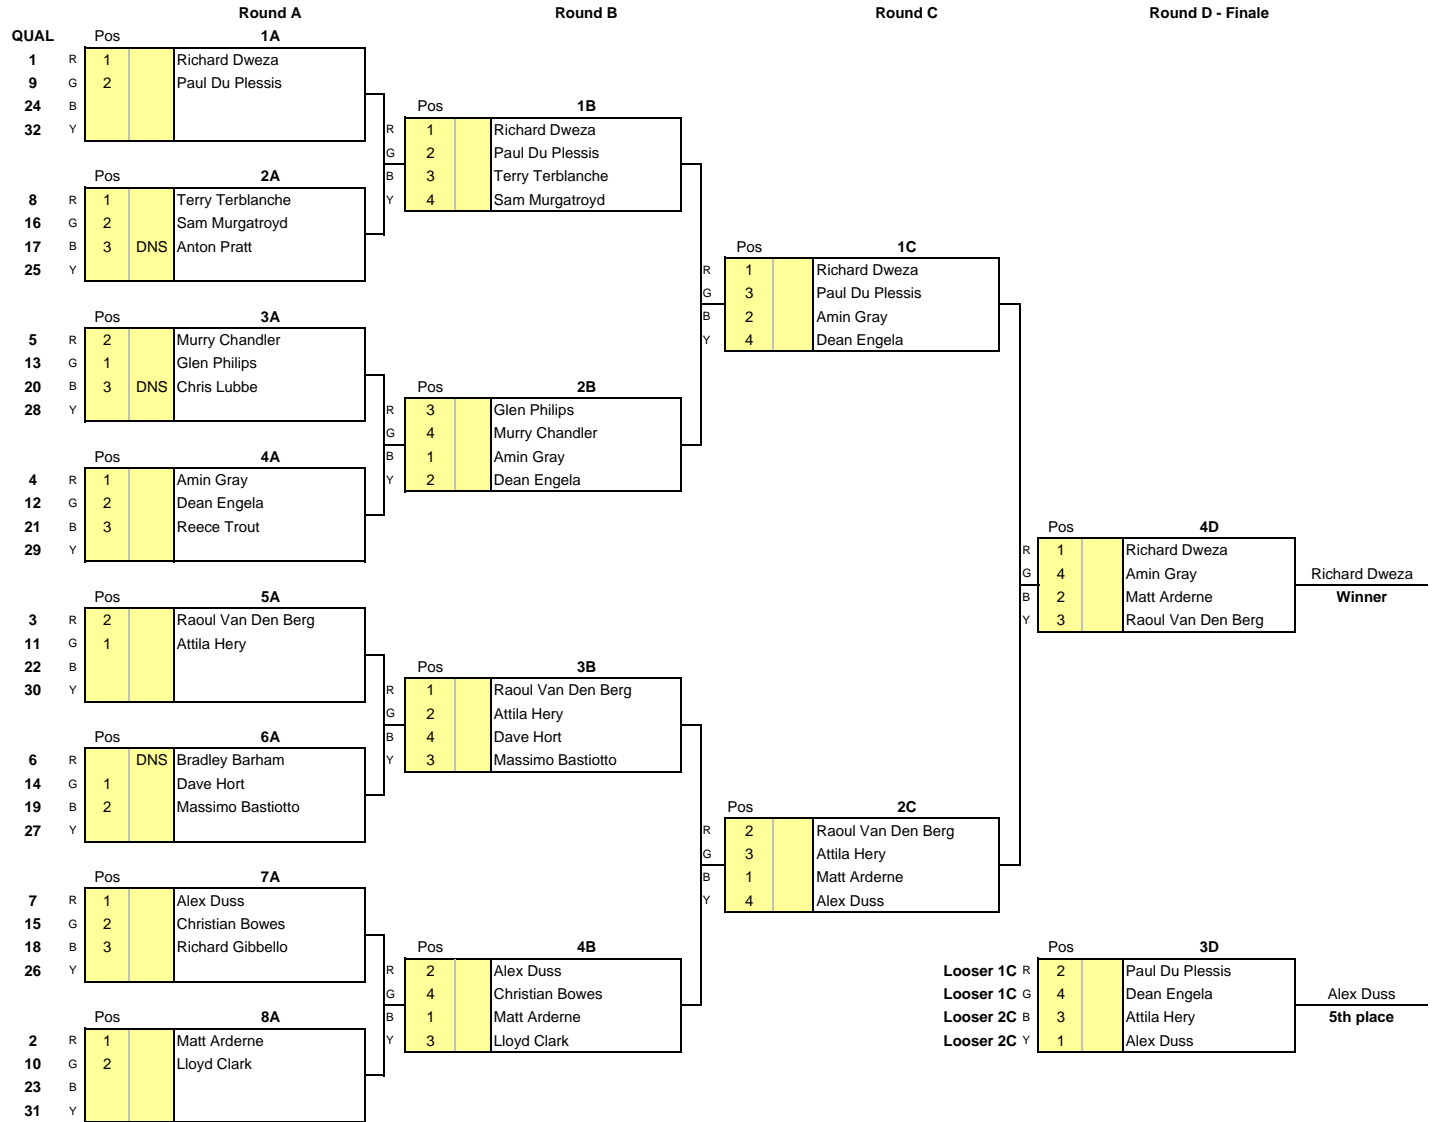

International Gravity Sports Association

Event: High Rising Downhill Extreme
Location: Grabouw, South Africa
Date: May 30, 2010
Event Level: National
Weather: Clear, Strong East wind

Promoter: SAGRA
Chief Steward: Justin Boast
Starter: Justin Leslie
Track Conditions: Dry
Course Length: 1km

Downhill Skateboard