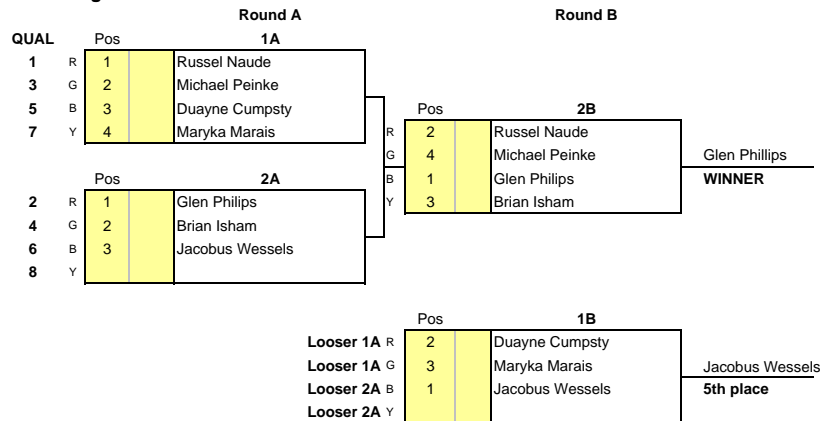

Street Luge