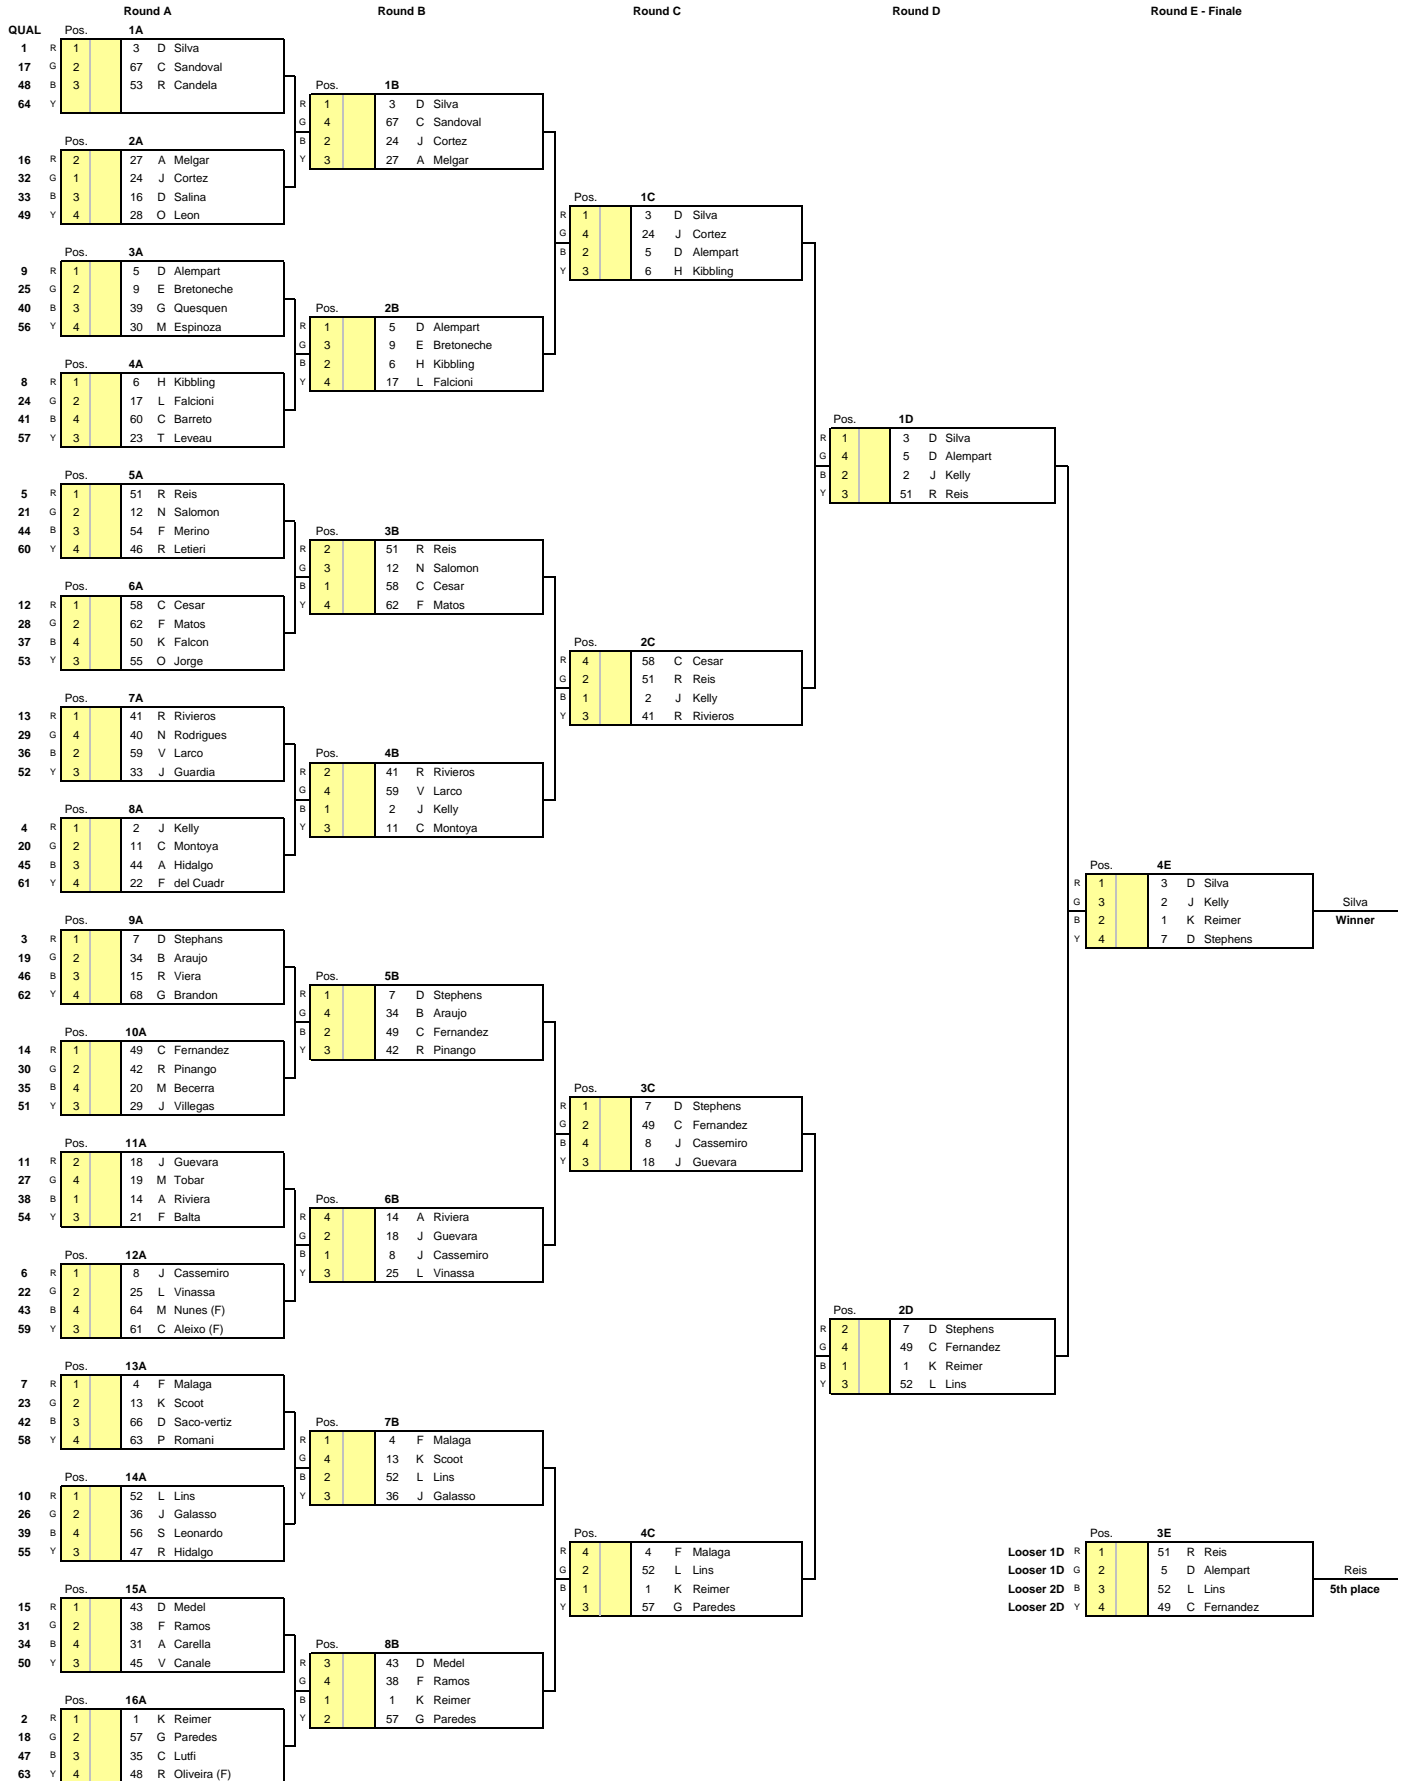

International Gravity Sports Association
Event: Hotel Los Portales Tarma
Location: South American Championships
Date: Tarma, Peru
Event Level: October 31, 2010
Weather: Continental
Overcast

Promoter: Pablo Seoane
Chief Steward: Pablo Seoane
Starter: Alejandro Muller
Track Conditions: Dry
Course Length: 2.9km - 1.8mi

Downhill Skateboard