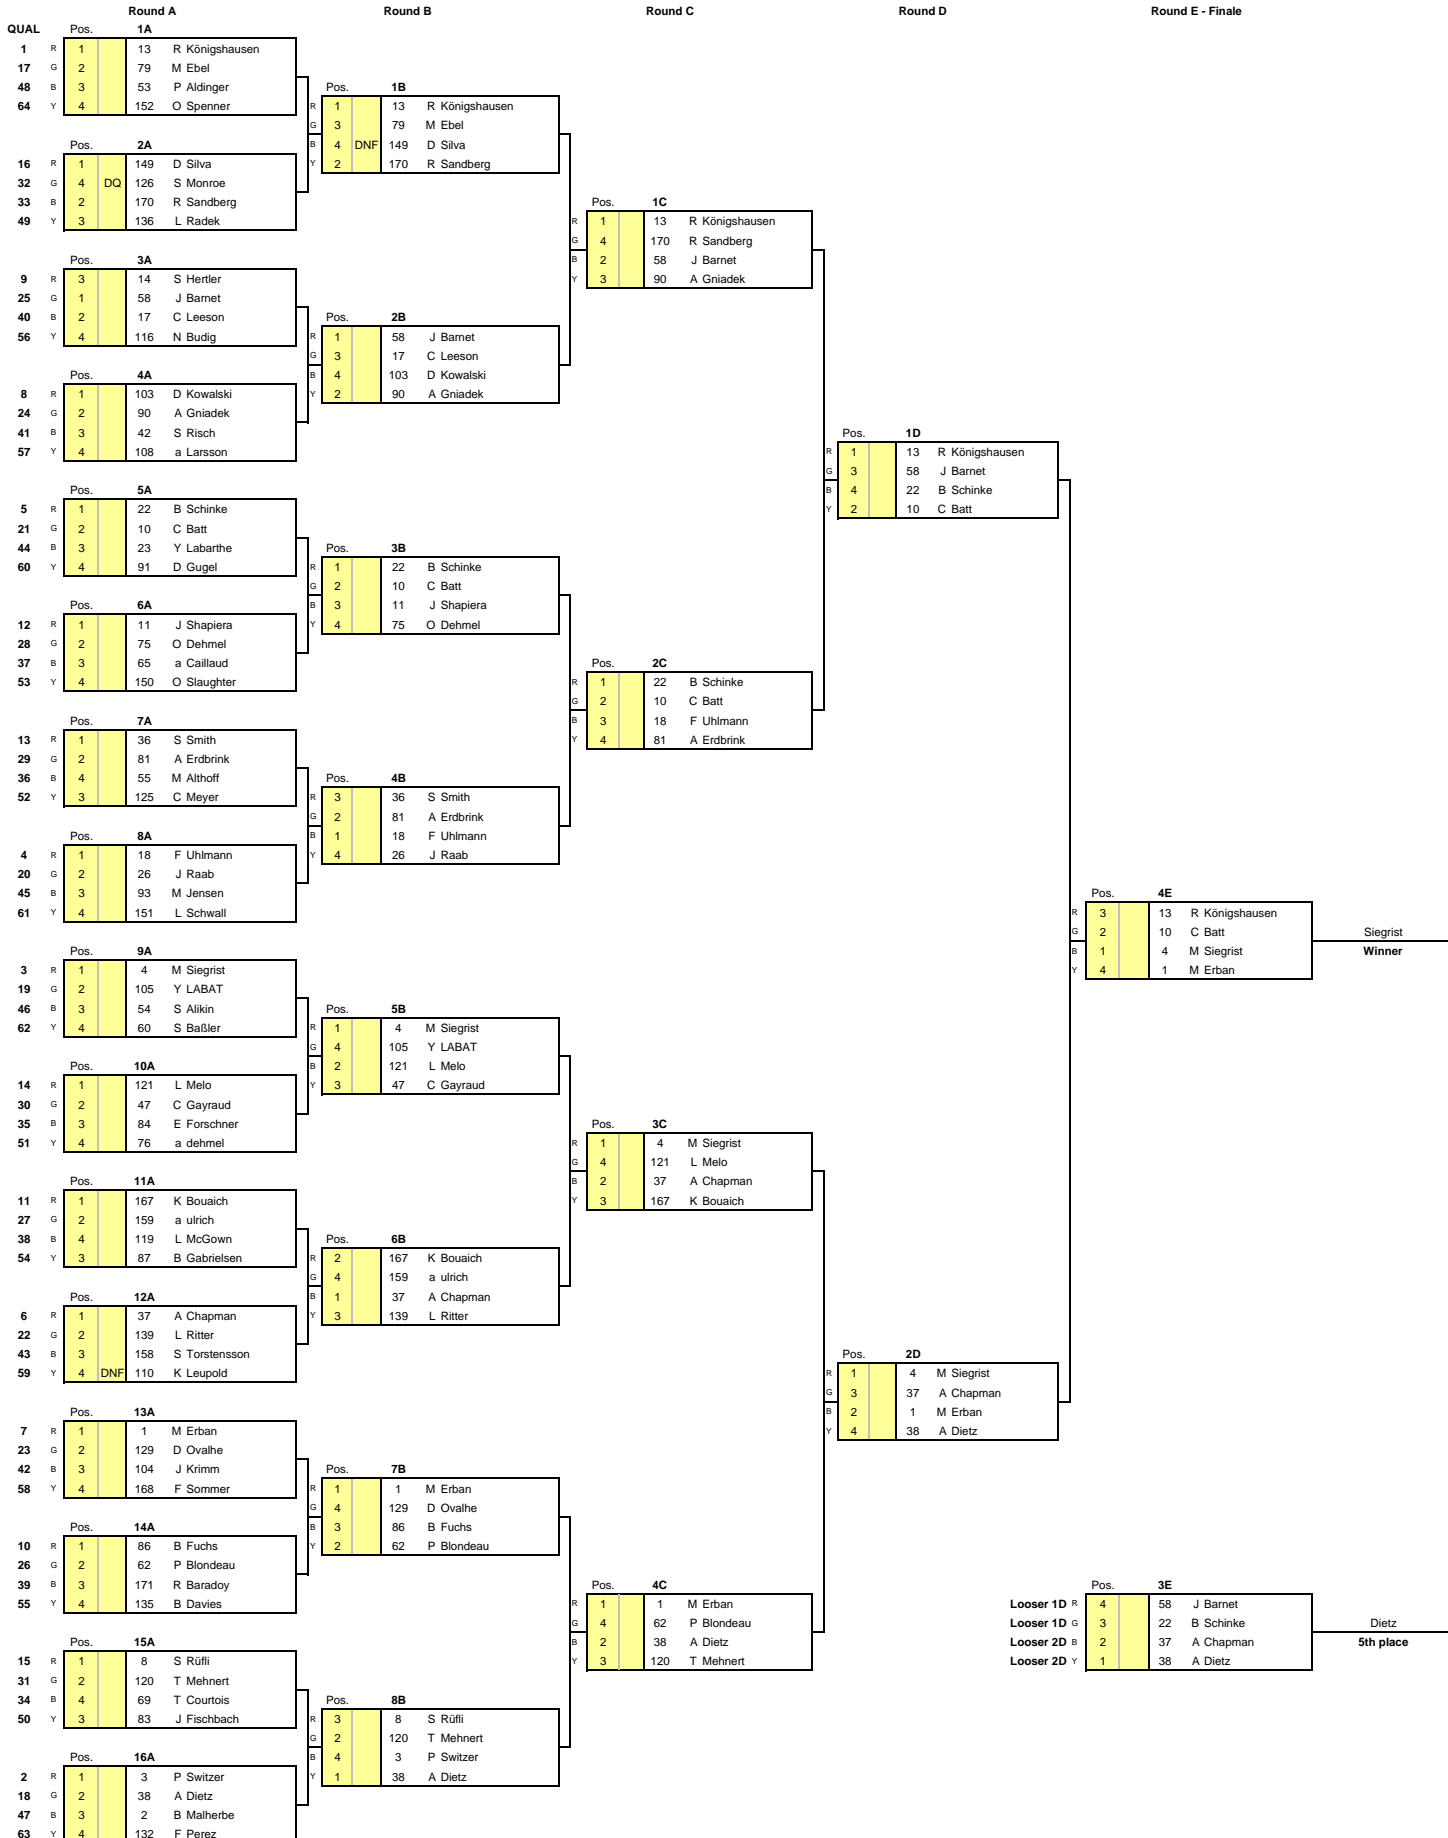

International Gravity Sports Association

Event: Insul European Championship
Location: Insul - Germany
Date: August 8, 2010
Event Level: Continental
Weather: Dry and Sunny

Promoter: Lutz Wagenheimer
Chief Steward: Marcus Rietema
Starter: Eimer Maier
Track Condition: Excellent
Course Length: 2.1km

Downhill Skateboard