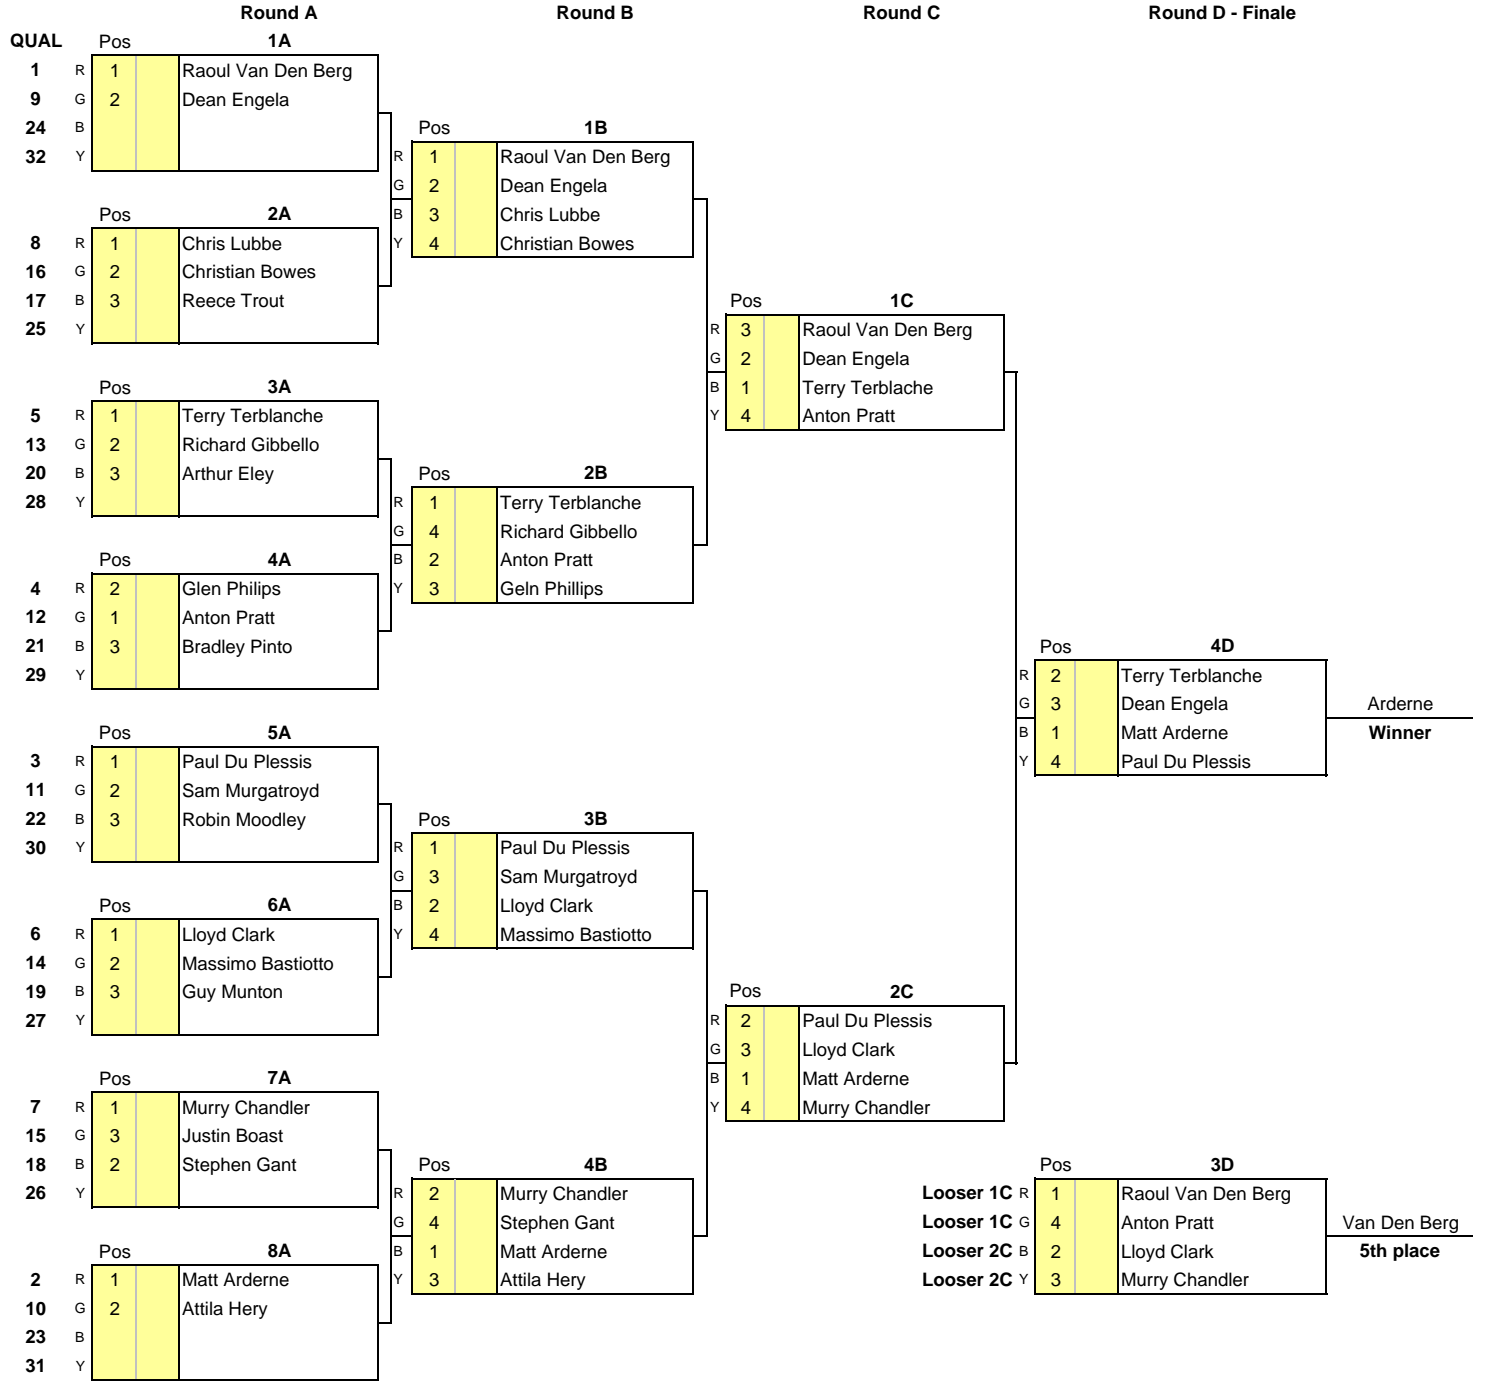

International Gravity Sports Association

Event: Schanskop - King of the Fort
Location: Gauteng, South Africa
Date: 9/4/2010
Event Level: National
Weather: Sunny with clear skies

Promoter: SAGRA
Chief Steward: Justin Boast
Starter: Justin Leslie
Track Conditions: Dry
Course Length: 1.7km

International Gravity Sports Association

Event: Schanskop - King of the Fort
Location: Gauteng, South Africa
Date: 9/5/2010
Event Level: National
Weather: Sunny with wind

Promoter: SAGRA
Chief Steward: Justin Boast
Starter: Justin Leslie
Track Conditions: Dry
Course Length: 1.7km

Downhill Skateboard

International Gravity Sports Association

Event: Schanskop - King of the Fort
Location: Gauteng, South Africa
Date: 9/5/2010
Event Level: National
Weather: Sunny with wind

Promoter: SAGRA
Chief Steward: Justin Boast
Starter: Justin Leslie
Track Conditions: Dry
Course Length: 1.7km